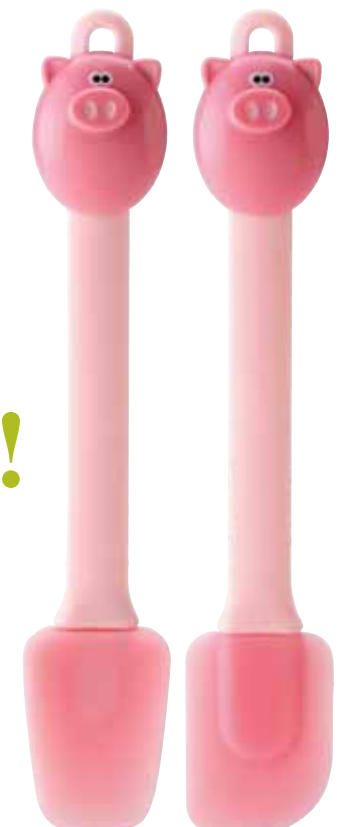

new!

OinkOink 2 pc Mini Spatulas

This little Piggy gets the job done.

Carded

Item	Inner	Master
78592	24	144

Cubic	Upc
1.66	067742-785923

new!

OinkOink Little Whisk